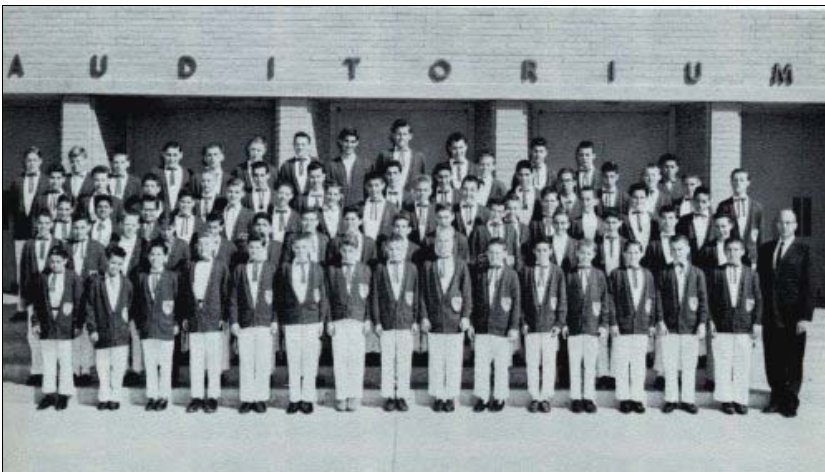

SONG OF PEACE ..... Ingalls  
PARK AVENUE HOE DOWN ..... Sienniki  
WEST SIDE STORY – Selections ..... Bernstein-Mason  
**Orchestra**

☆☆☆

**ACKNOWLEDGEMENTS**

MR. THOMAS DODSON Director of Band and Senior Orchestra  
MRS. RACHEL FREED Director of Girls' Glee Clubs  
SHARON GALLACHER Accompanist Girls' Glee Clubs  
MR. ALBERT E. MAYES Director of Boys' Glee Club and Choir  
BONNIE FRERIKS Accompanist Boys' Glee Club and Choir  
MR. W. GIBBS Stage Crew

Mr Delwarte (left) and the Sequoia Senior Orchestra

Mr Delwarte (who later went on to lead the Cal State Northridge Orchestra and Marching Band) was replaced by Mr. Dodson for our senior year. The Sequoia orchestra was considered above average for the age of its members. Many of its lead performers also were the stars at Reseda High, including Pam McBride and Claudia Jesse (violin), John Abernathy, Maddy and Tony DiMaggio, Ken Delbo, and Howard Perlman.